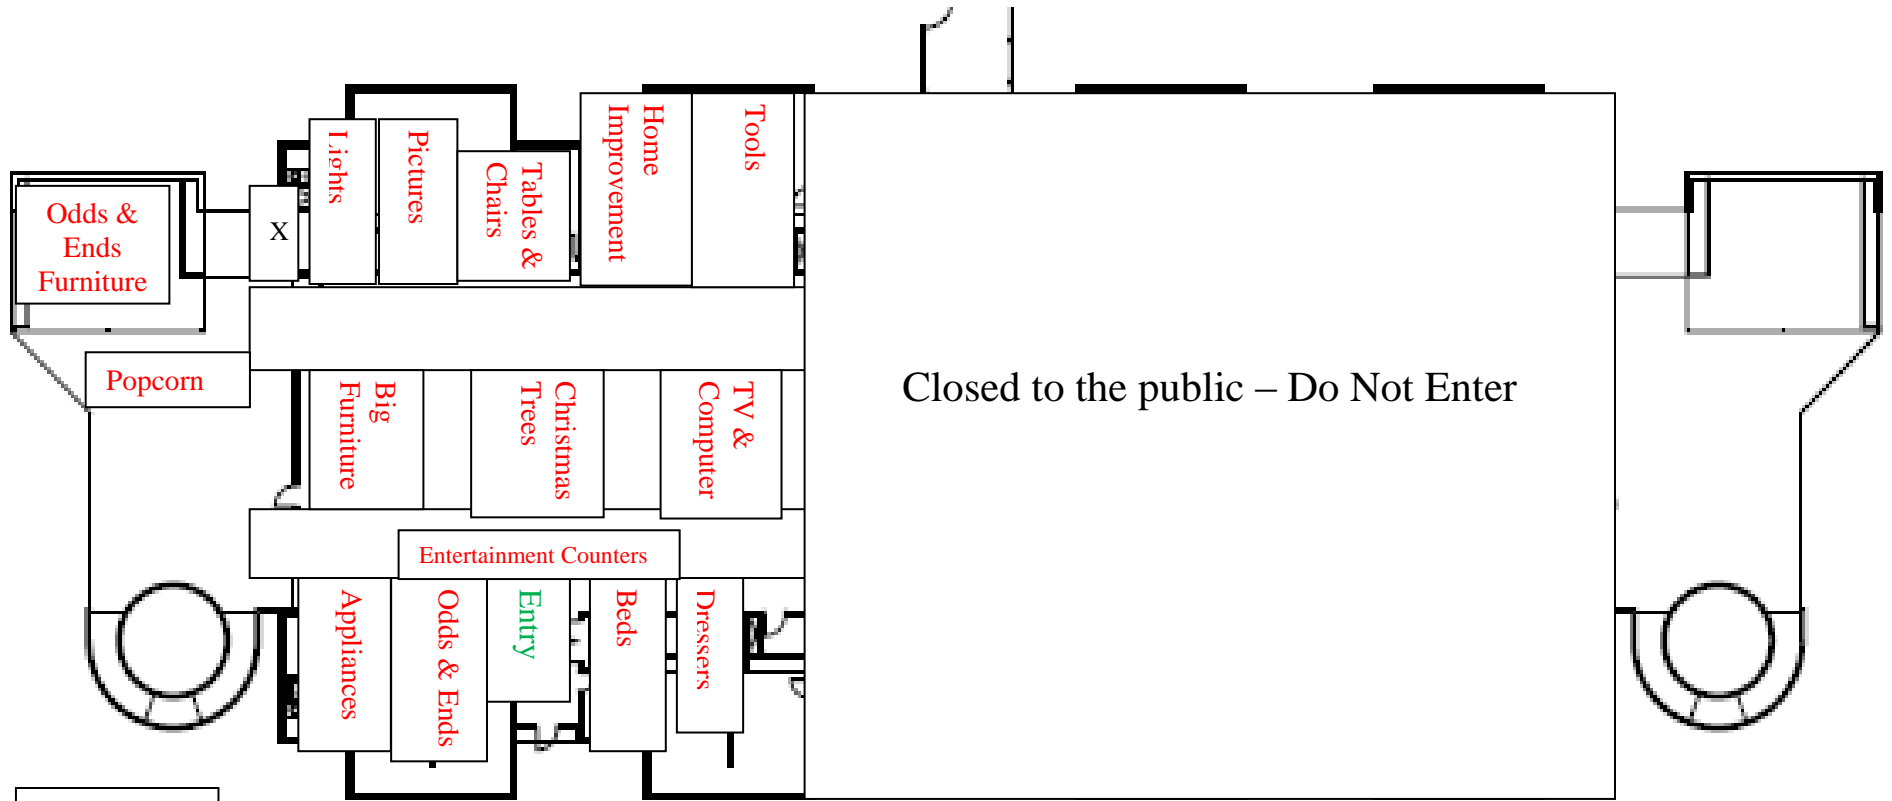

Donation Station Map – Bldg. #10

Building #9
Main Building

Pennsylvania Rd.

THANK YOU for supporting Christ The King Lutheran Church. We appreciate your patronage 😊